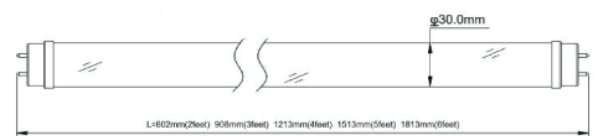

ESS SYNTECH CO.,LTD.
86/8 Soi.Latphrao71 Wangthonglang Bangkok 10310
E-mail. ekkasit@essyntech.com
Tel. 025301613-4 , 025301227
Fax. 025301218 , 025301362

www.essyntech.com

02-530-1613-4