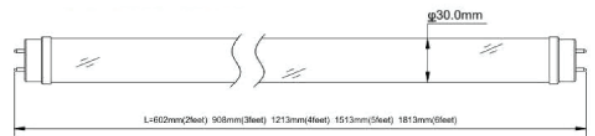

LED Power:	25W
Led Qty (PCS):	432pcs

Price: ฿ 1,600.-

LED Tube T8/T10 (Frosted)

Frosted 9W

LED Power:	9W
Led Qty (PCS):	144pcs

Price: ฿ 1,200.-

Frosted 12W

LED Power:	12W
Led Qty (PCS):	204pcs