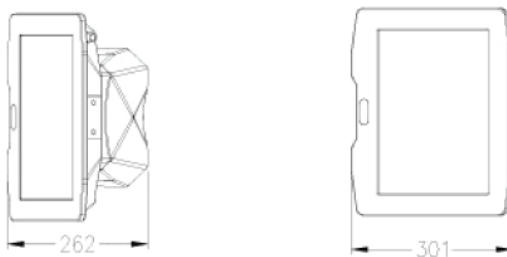

### Technical Specifications :

<b>CPU</b>	Intel Atom N270 1.6 GHz
<b>Memory</b>	1 Gb RAM DDR2 533
<b>Touchscreen</b>	TFT 15 "with adjustable angle. Water and dirt-tight (IP66)
<b>Hard Drive</b>	SATA 160 GB
<b>Graphics card</b>	Intel 945GSE
<b>Resolution</b>	1024x768
<b>Power Supply</b>	In the terminal internal
<b>Connectors</b>	3 USB, 1 parallel, 2 serial, 2 Drawer RJ11, 1 VGA, 1 PS2 keyboard
<b>LAN</b>	Connector Gigabit RJ-45 (LAN) / Integrated Wireless Lan
<b>Cooling</b>	Aluminium casing and fanless system
<b>Dimensions</b>	(W) 389 x (maximum height) 465 x (maximum length) 301 mm.
<b>Weight</b>	13 Kgs.

### Size :

POS dimensions vary depending on the angle of inclination of the touch screen.